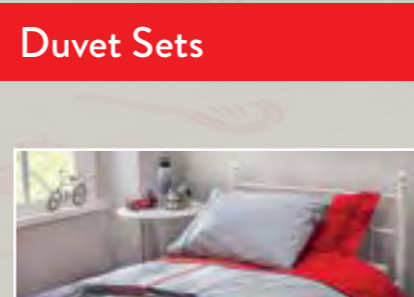

Bed Covers

Bed Covers

PARADISE BED COVER
W:170x D:230cm / W:220x D:210cm
21.04.4481.00 / 21.04.4404.00