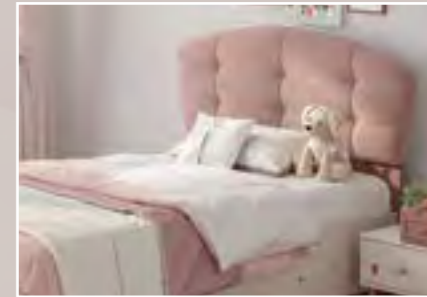

ROSSY BED COVER
W:175x D:235cm
21.04.4467.00

ROSSY BED COVER
W:175x D:235cm
21.04.4467.00