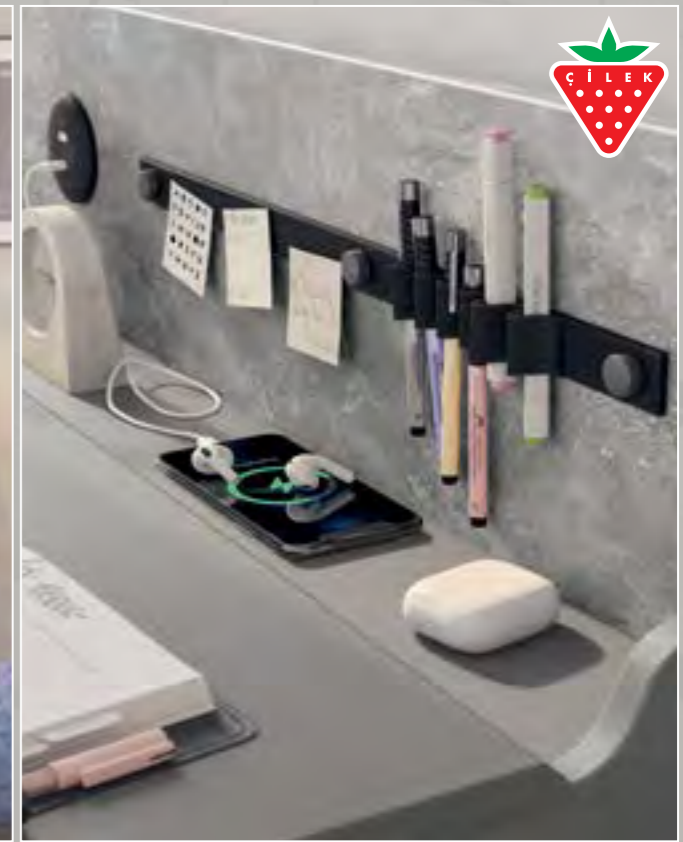

Dark Metal

SLIDING WARDROBE  
W:163xH:211xD:58 cm  
20.52.1003.00

3 DOORS WARDROBE  
W:132xH:211xD:62 cm  
20.52.1002.00

2 DOORS WARDROBE  
W:113xH:210xD:65 cm  
20.52.1005.00

BOOKCASE WITHOUT DOOR  
W:40xH:188xD:48  
20.52.1105.00